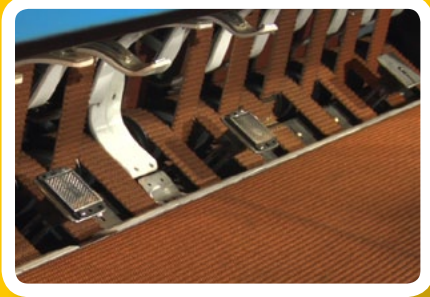

PDPI HIGH ROLLER III PRODUCT SPECIFICATIONS