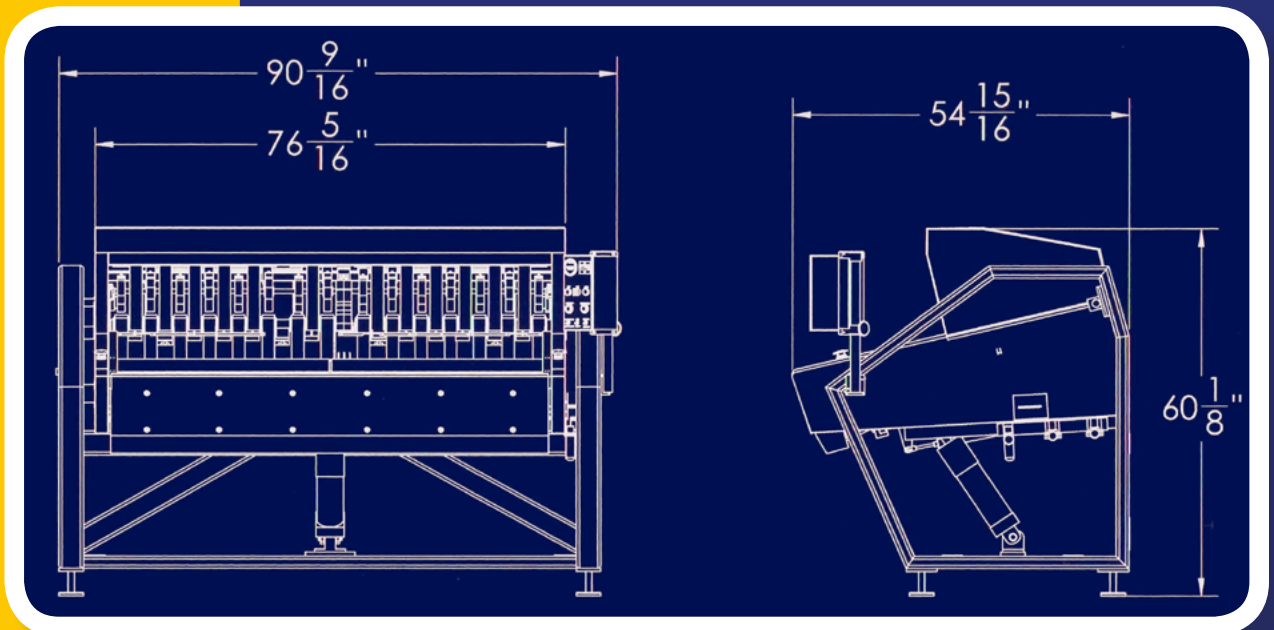

PDPI HIGH ROLLER III PRODUCT SPECIFICATIONS

High Roller III

Dimensions: 60 $\frac{1}{8}$ " high, 90 $\frac{9}{16}$ " wide, 54 $\frac{15}{16}$ " deep

Shop Air Required: 80 PSI

Air Use Per Hour: 4 cu ft*

Electric: 110v, 1ph, 60hz, 12 Amp**

Motor Size: 3/4hp, DC Drive

Shipping Weight: 1,300 lbs.

* Air use based on unpressurized cylinder volume at 200 operations per hour.

** High Roller III CE Compliant Model: Voltage matching transformer allowing for versatility of multiple voltages for operation plus isolation.